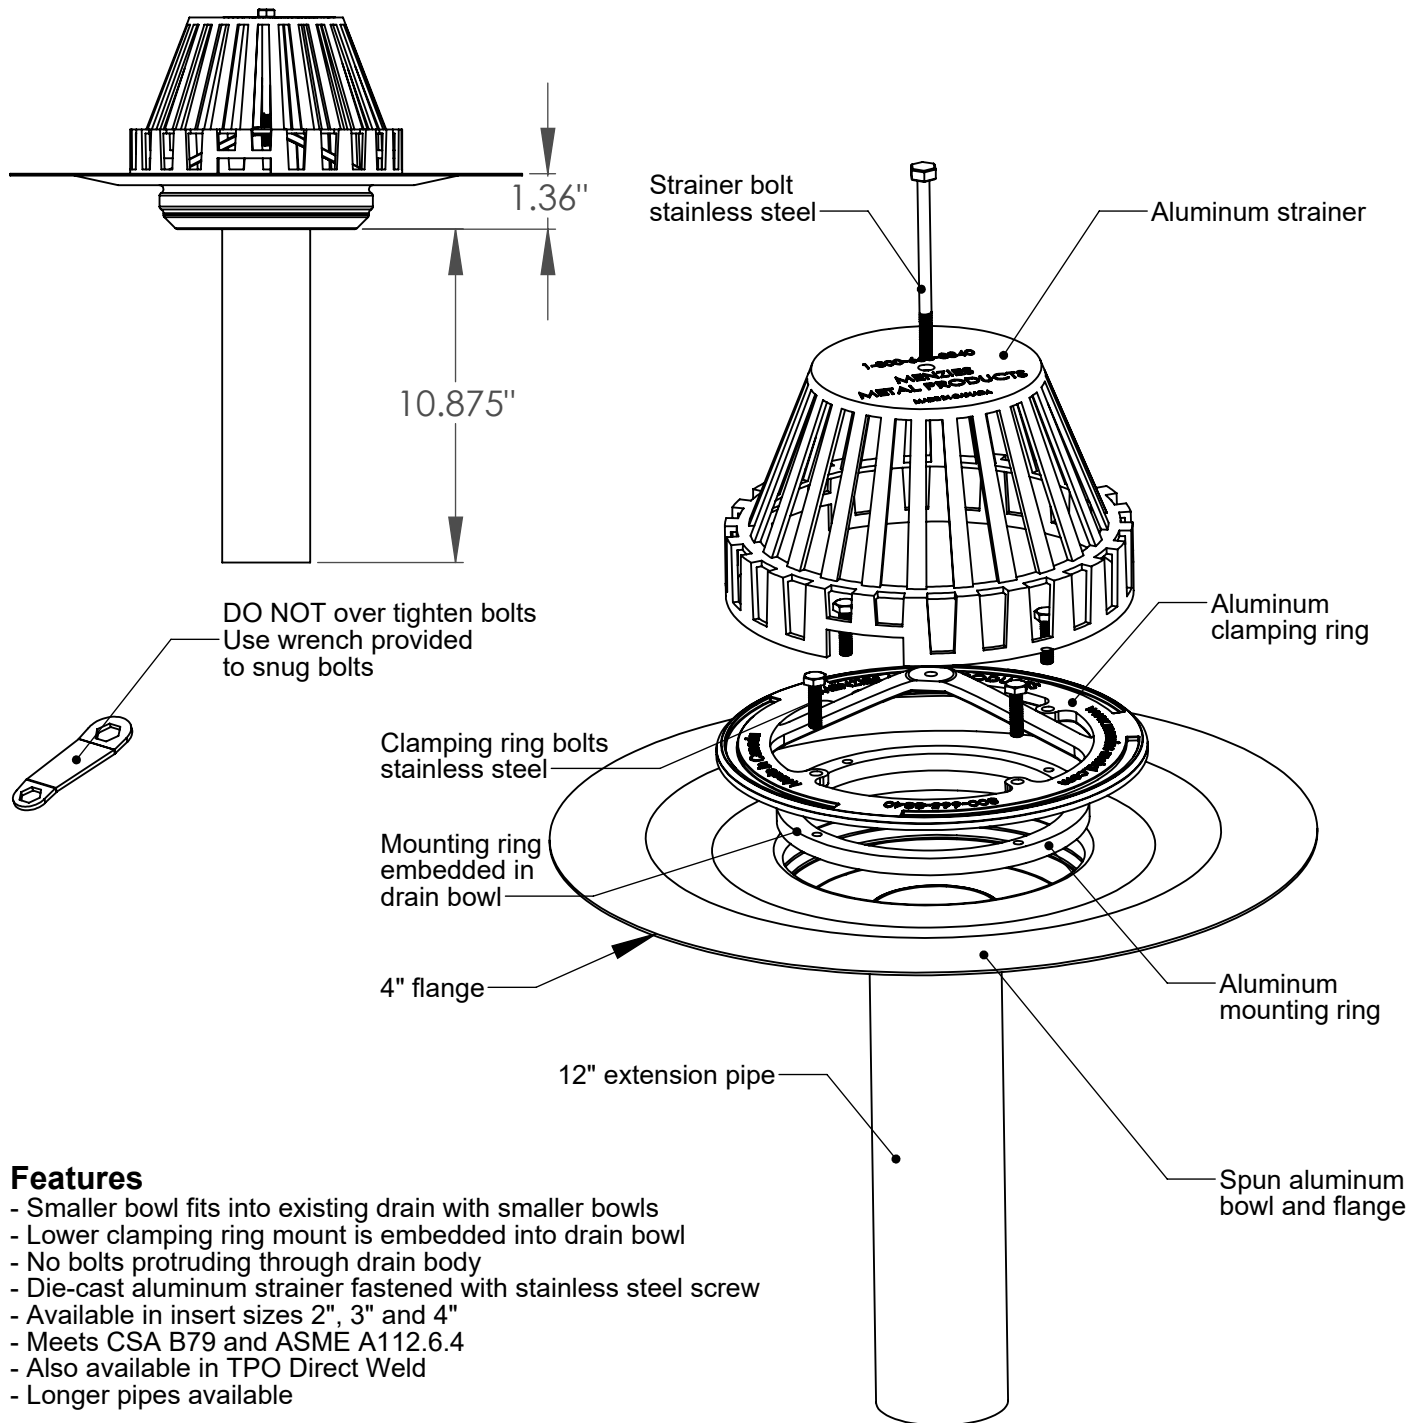

Clamp-Tite Spun Copper Drain Small Bowl TPO

Part #	Size
300-3150TPO	2" (1-3/4" OD)
300-3155TPO	3" (2-3/4" OD)
300-3160TPO	4" (3-3/4" OD)

Features

- Smaller bowl fits into existing drain with smaller bowls
- Lower clamping ring mount is embedded into drain bowl
- No bolts protruding through drain body
- Die-cast aluminum strainer fastened with stainless steel screw
- Available in insert sizes 2", 3" and 4"
- Meets CSA B79 and ASME A112.6.4
- Also available in TPO Direct Weld
- Longer pipes available

DATE: 06/30/16

DRAWN BY: ZV

COMMENTS:

DO NOT SCALE DRAWING

Part title & J#

Clamp-Tite Spun Copper Drain Small Bowl TPO

SIZE

A